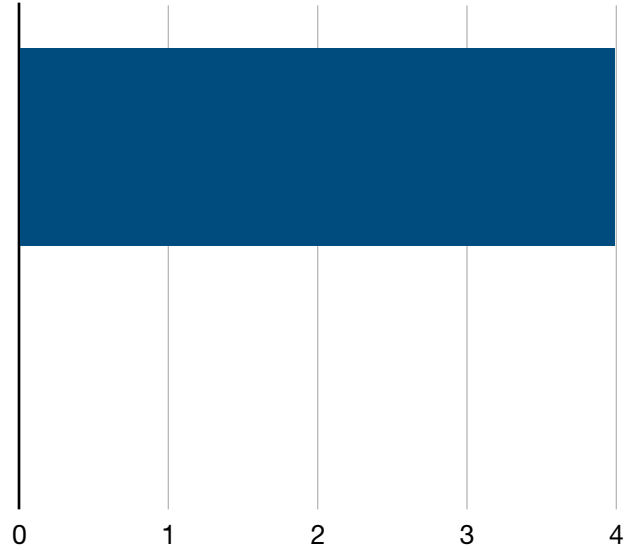

# QRSD COVID Dashboard — Status: June 10, 2022

- Positive Cases for Students
  - Total Student Population
- 8 positive students

Positive cases = 0.35% of student population

■ # of Students Quarantining for symptoms ■